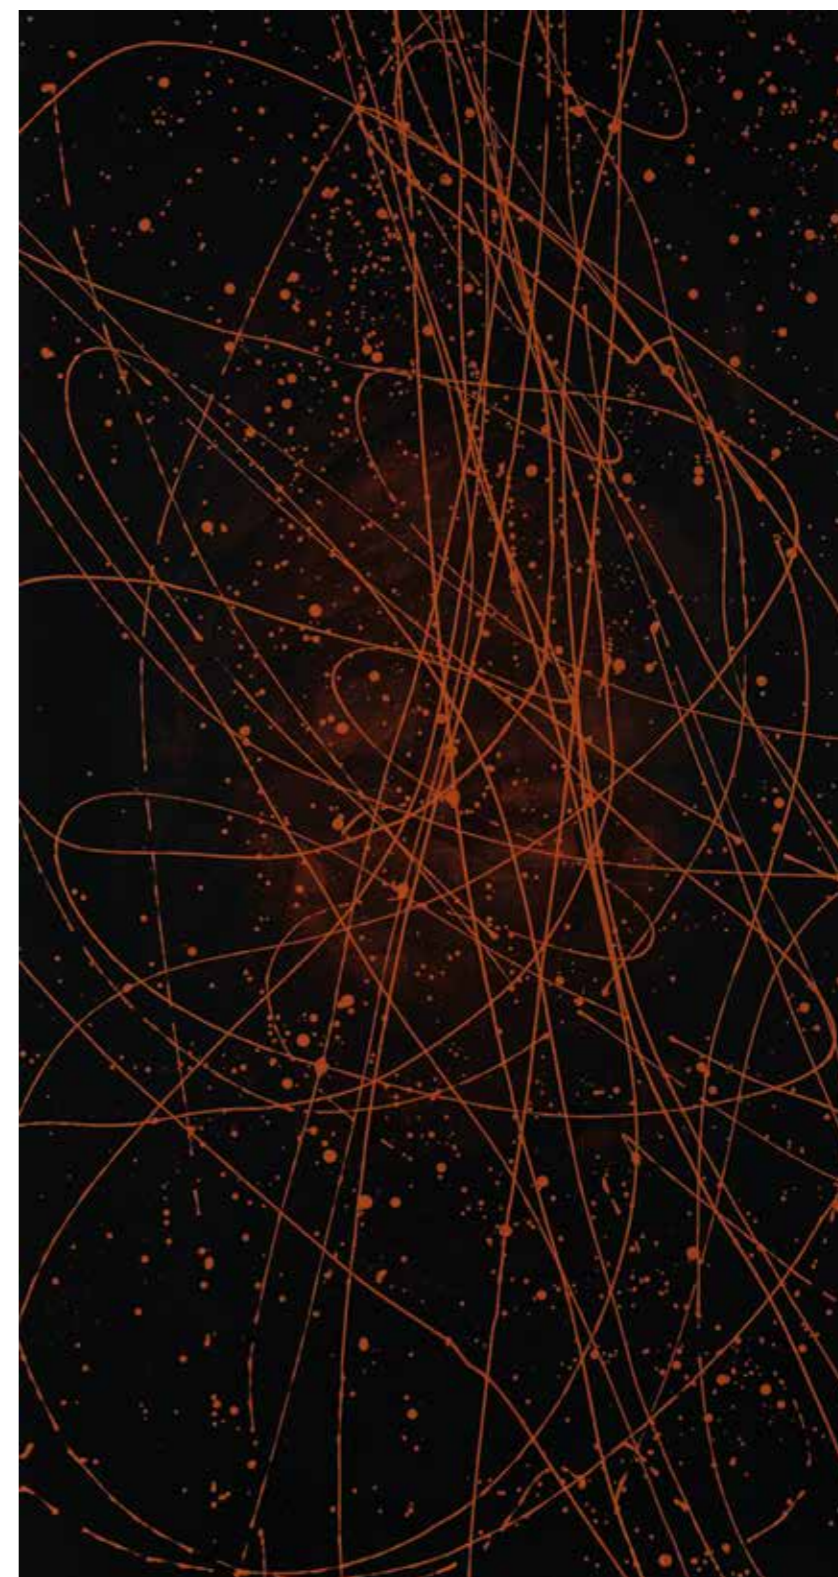

D23-104, 40X80 CM, ACRYL AUF LEINWAND, 2023