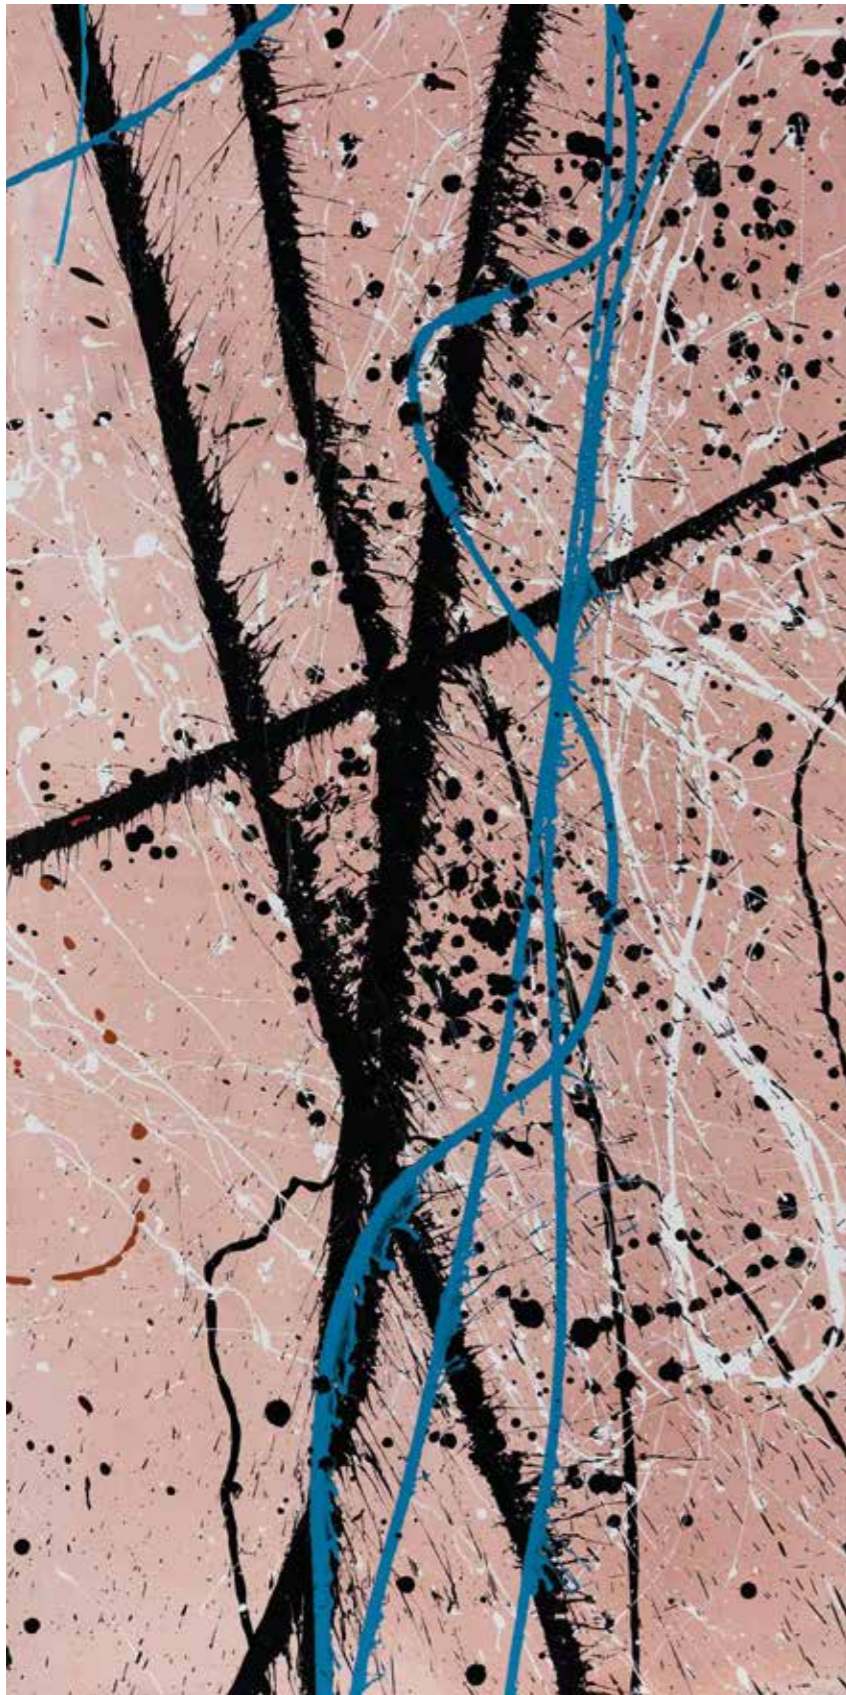

The background is a dense, abstract composition of red and black splatters, streaks, and dots. The red is the dominant color, appearing in various shades from deep maroon to bright, almost white highlights. Black splatters and lines are scattered throughout, creating a complex, layered texture. The overall effect is one of dynamic, gestural energy.

D23-102, 50X50 CM, ACRYL AUF LEINWAND, 2023

D23-003, 50X50 CM, ACRYL AUF LEINWAND, 2023

D23-055, 100X80 CM, ACRYL AUF LEINWAND, 2023

D23-031, 100X80 CM, ACRYL AUF LEINWAND, 2023

D23-057, 100X50 CM, ACRYL AUF LEINWAND, 2023