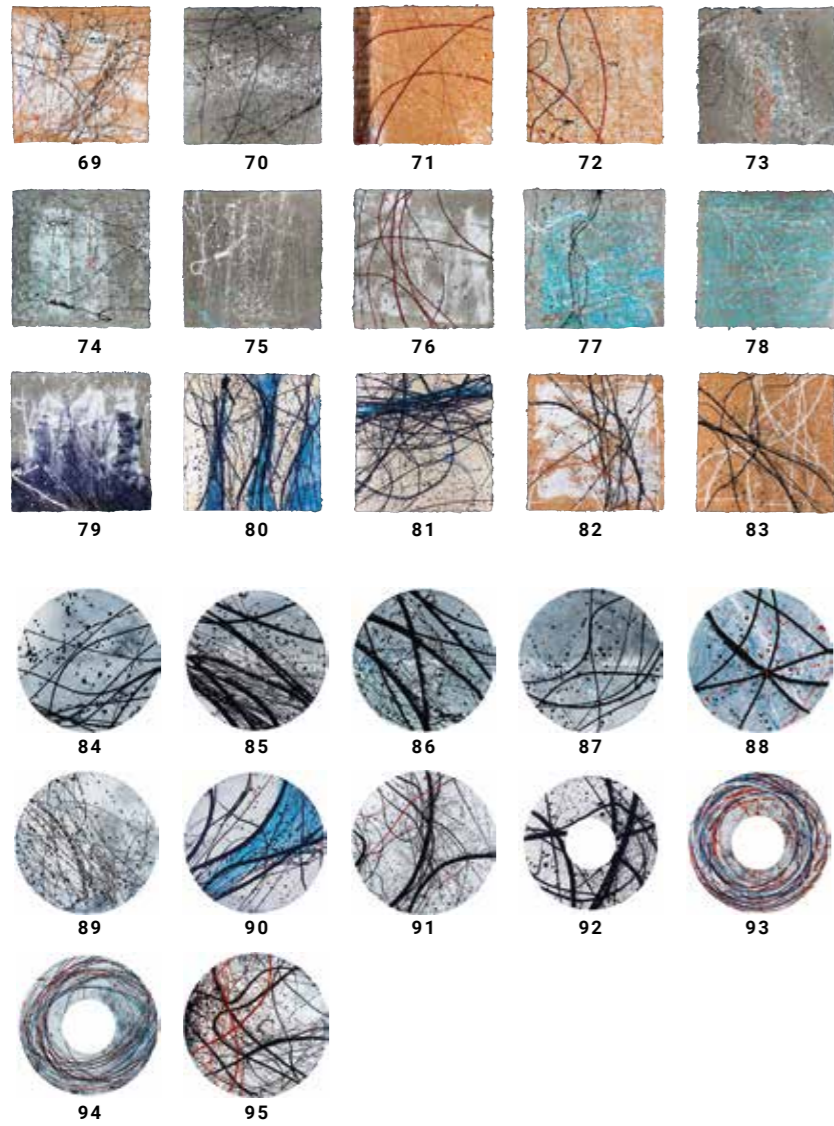

The background is a dense, abstract composition of red and black splatters, streaks, and dots. The red is the dominant color, appearing in various shades from deep maroon to bright, almost white highlights. Black splatters and lines are scattered throughout, creating a complex, layered texture. The overall effect is one of dynamic, gestural energy.

D23-122, D 92 CM, ACRYL AUF HOLZSCHEIBE, 2023

D23-123, D 50 CM, ACRYL AUF HOLZSCHEIBE, 2023

D23-120, D 67 CM, ACRYL AUF HOLZSCHEIBE, 2023

Werkverzeichnis Drone-Art 2023

Impressum

ISBN 978-3-904068-96-3

© 2023 EDITION TANDEM, Salzburg | Wien
© 2023 Paul Raas