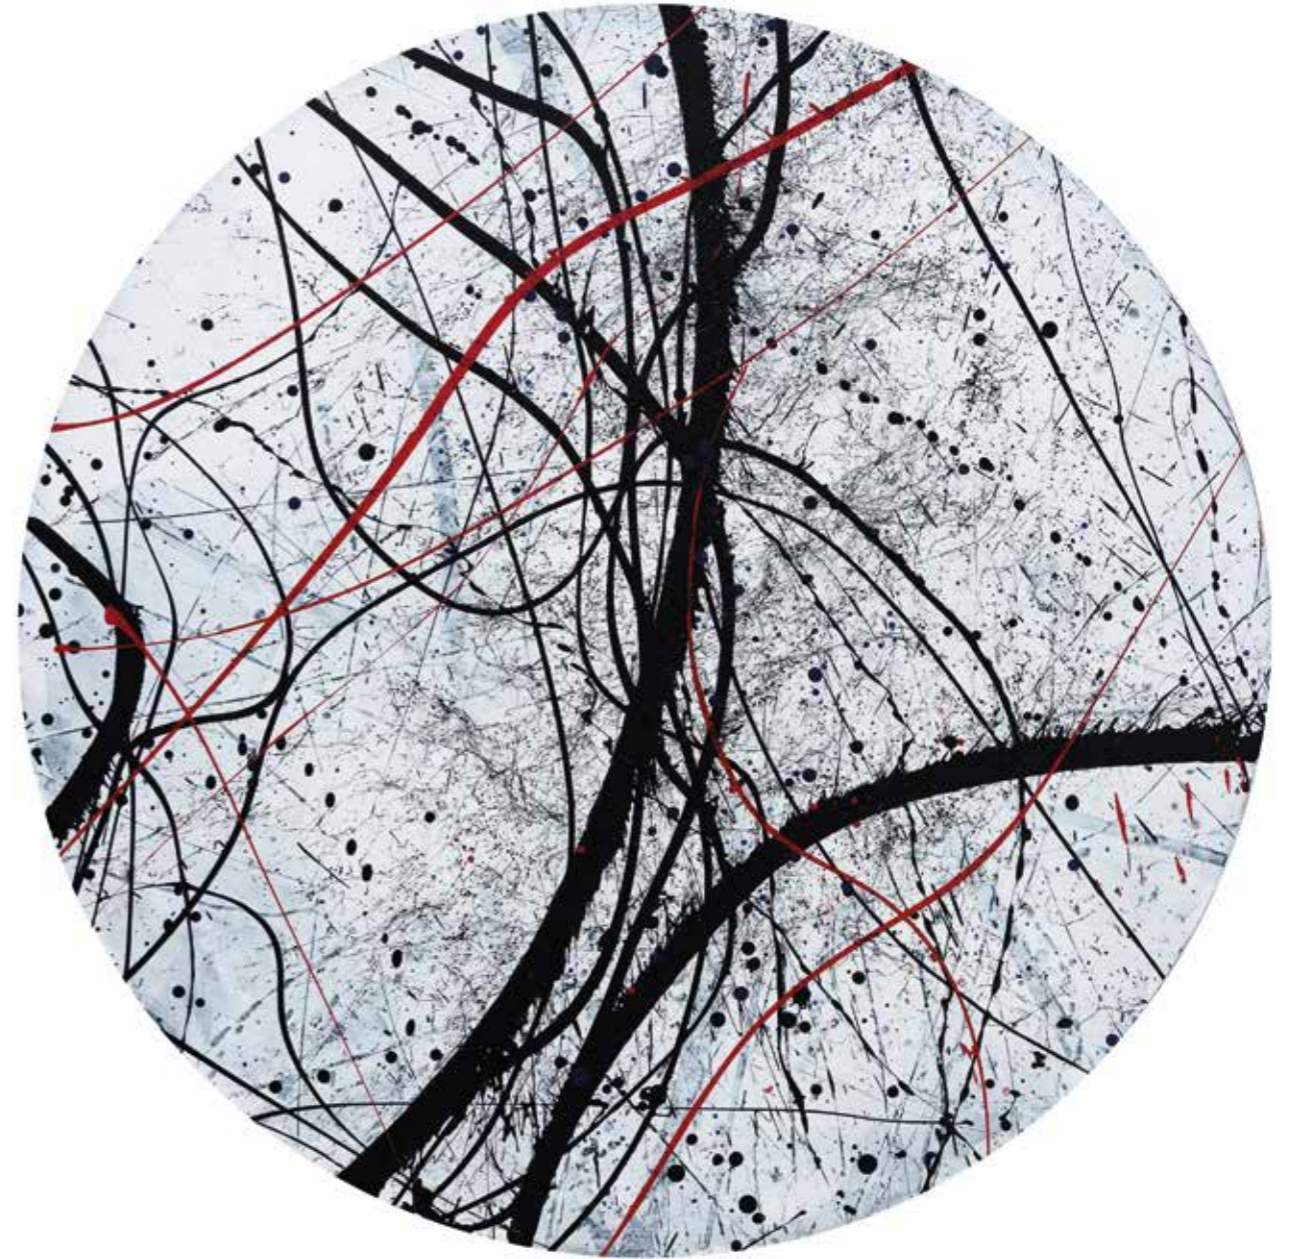

D23-007, 98X98 CM, ACRYL AUF LOKTA PAPIER, 2023