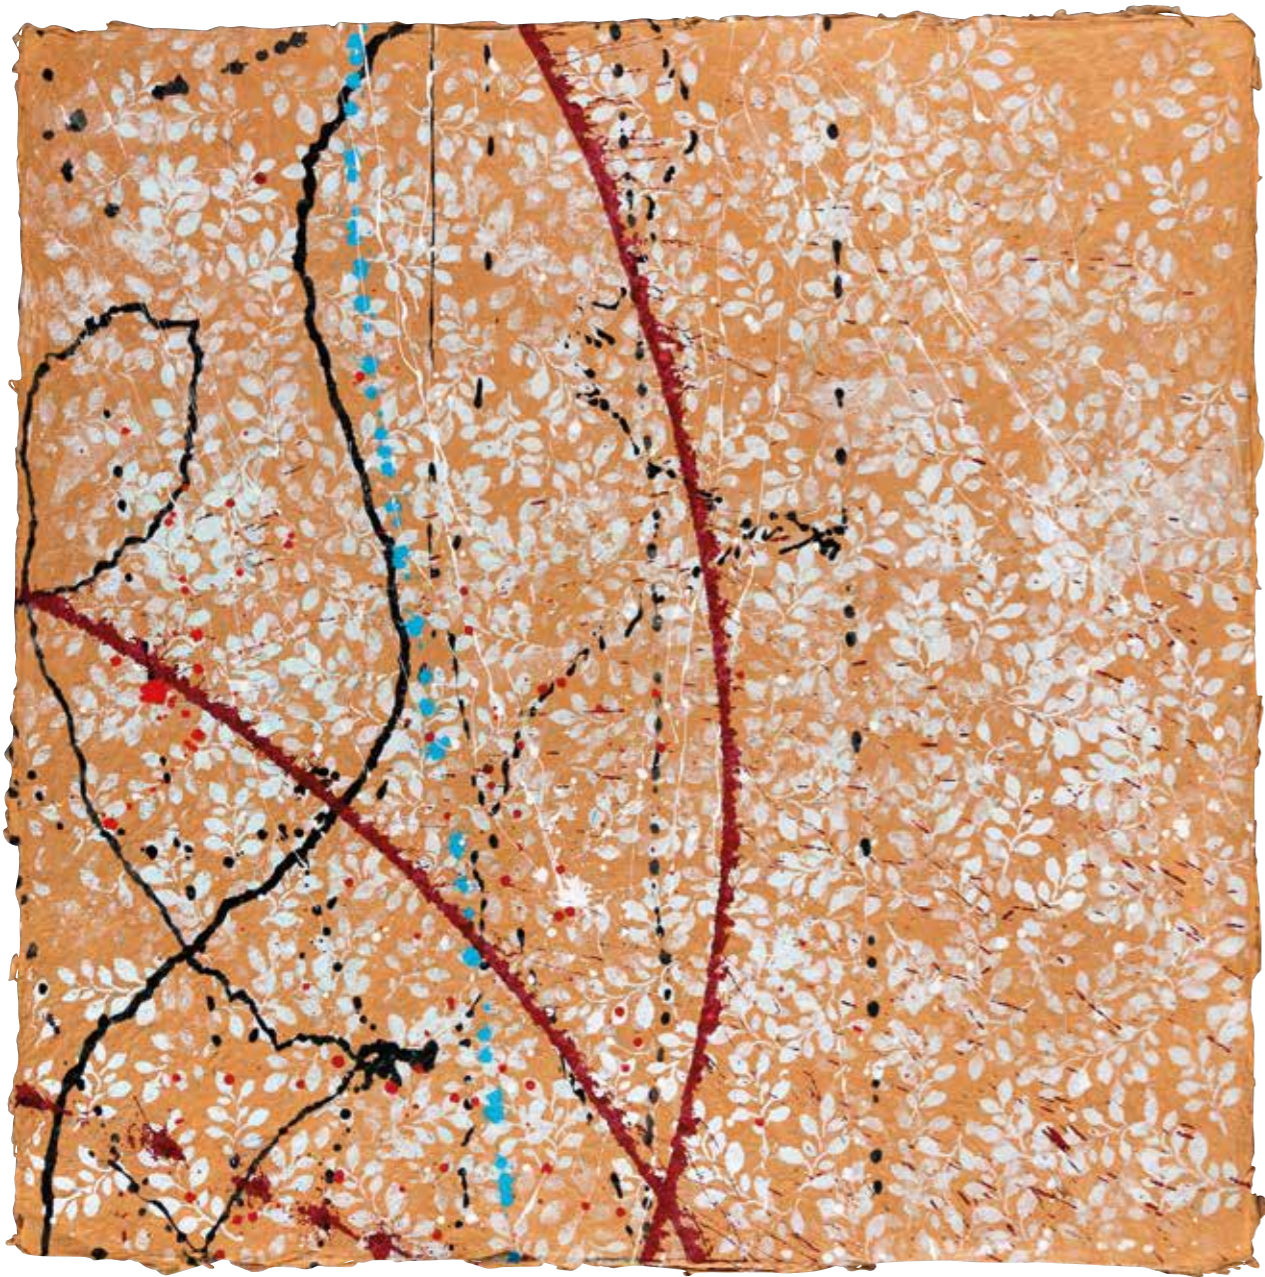

D23-013, 98X98 CM, ACRYL AUF LOKTA PAPIER, 2023