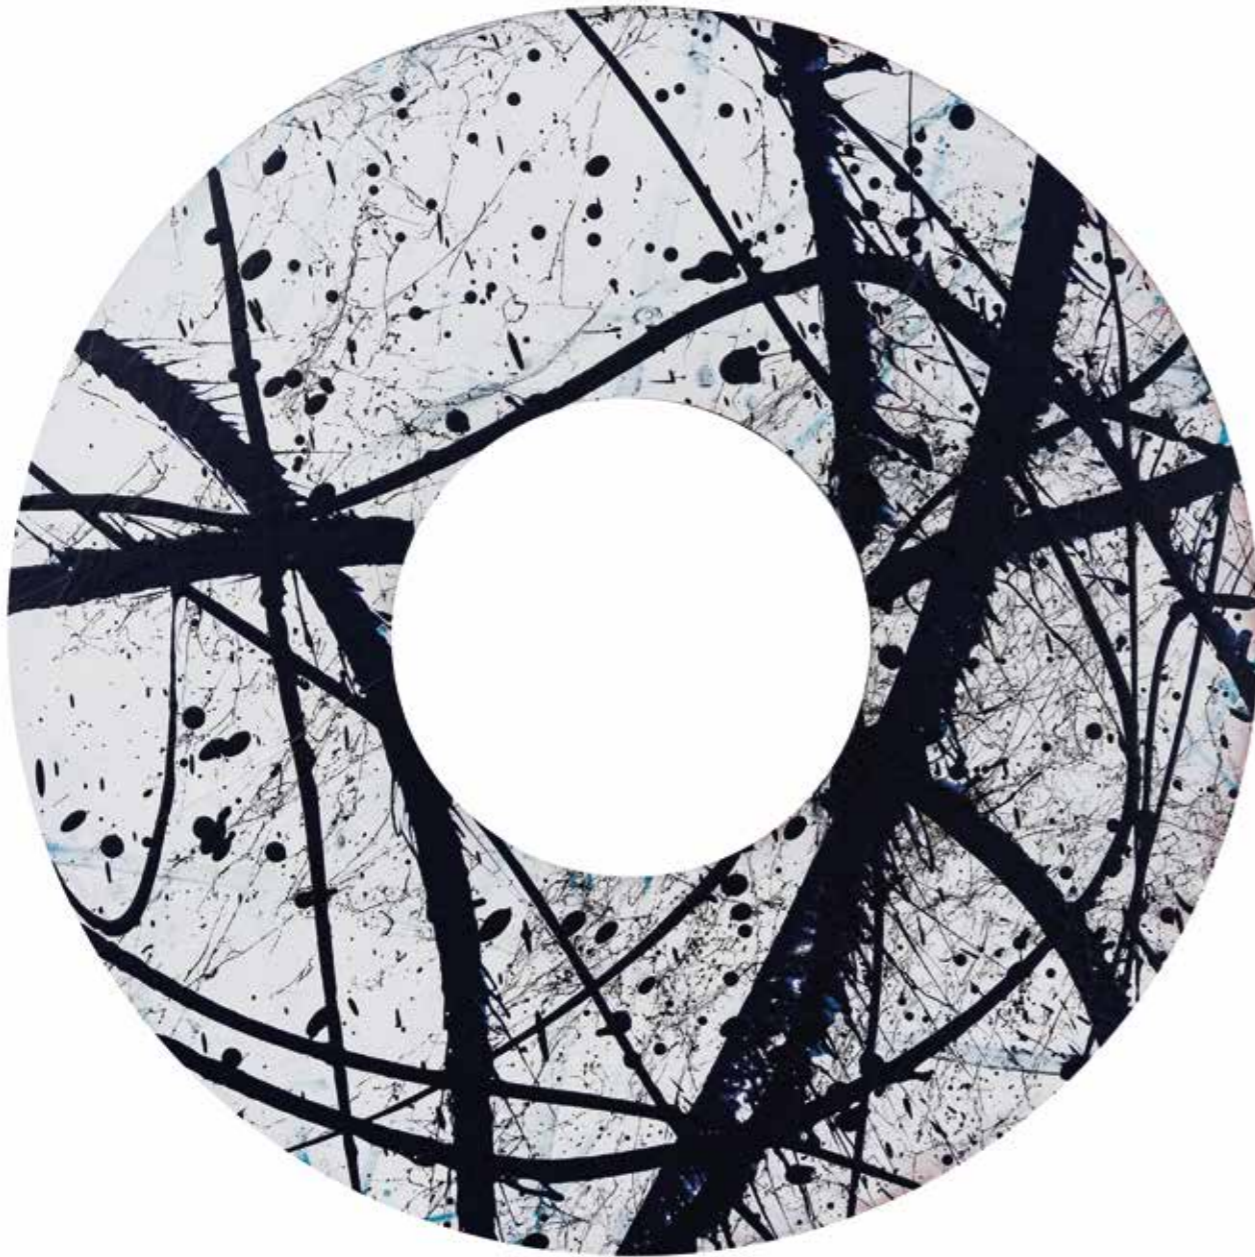

D23-121, D 67 CM, ACRYL AUF HOLZSCHEIBE, 2023