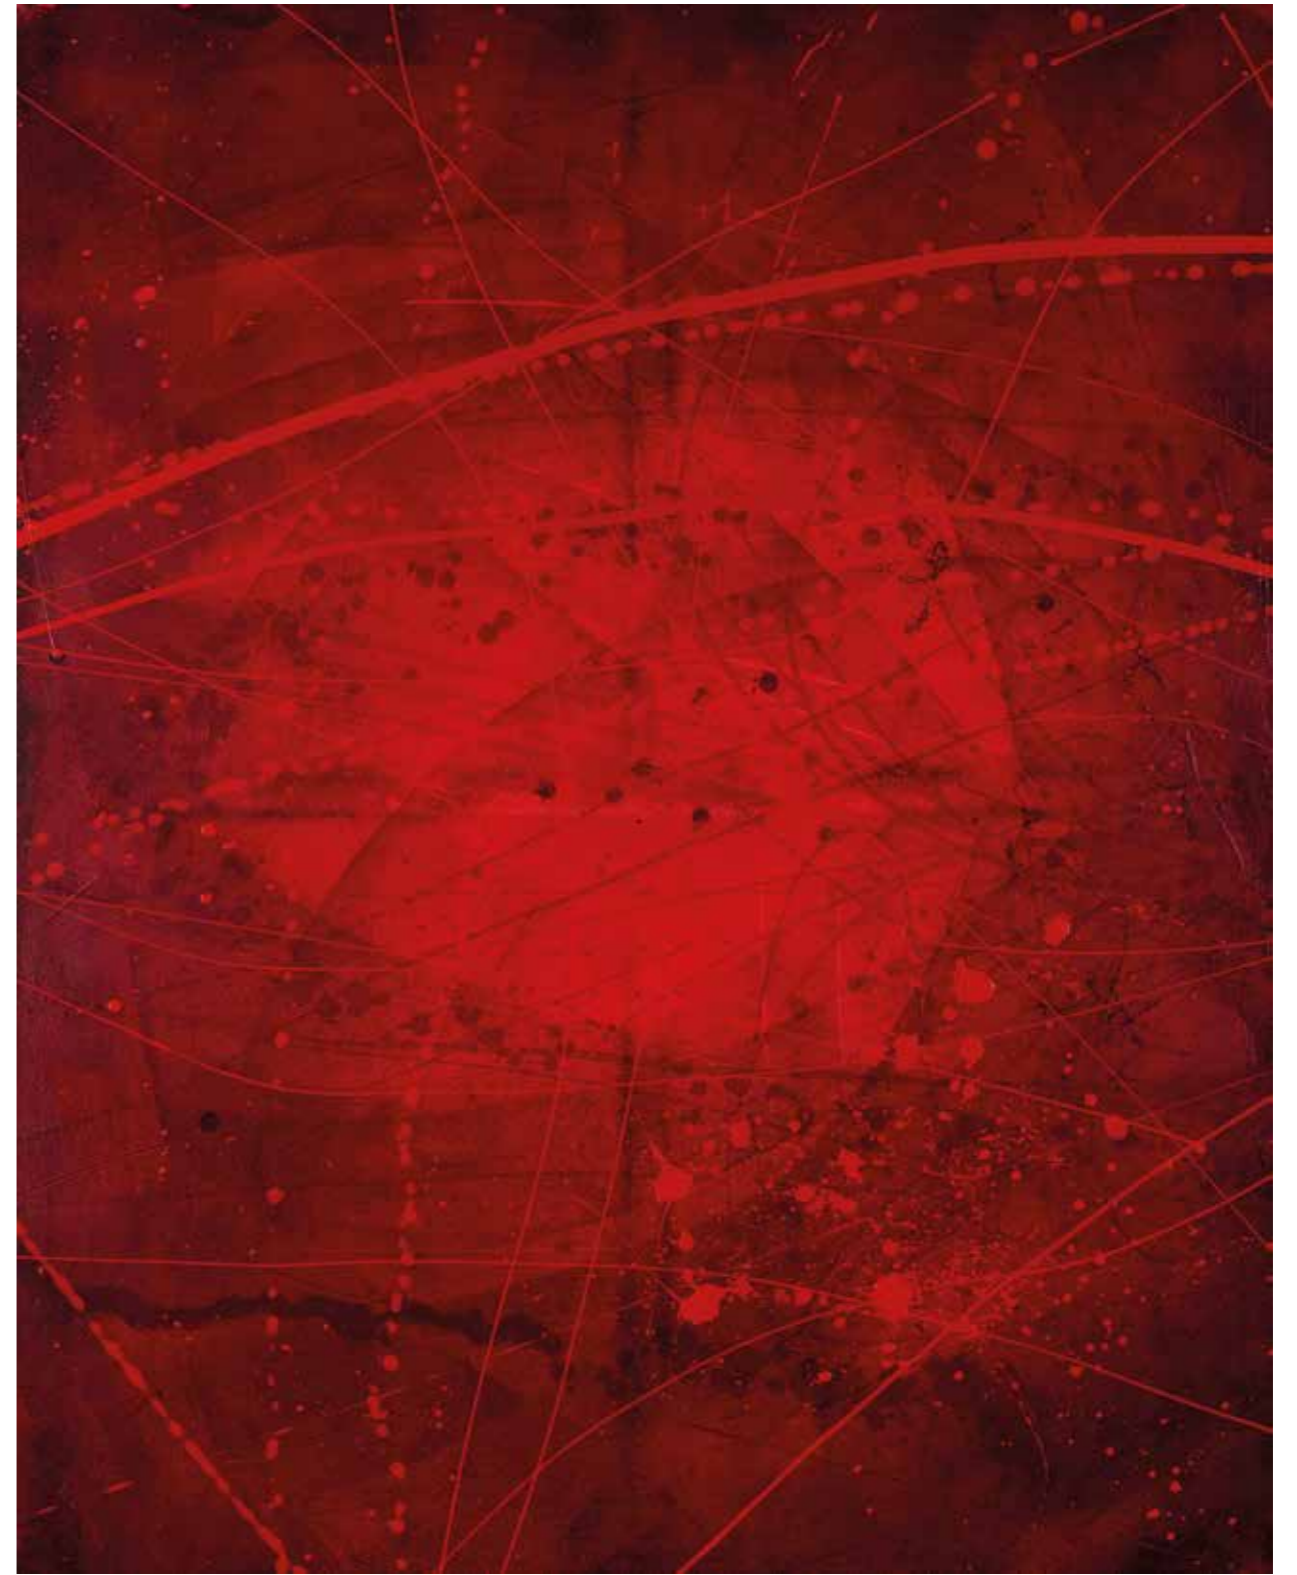

D23-003, 50X50 CM, ACRYL AUF LEINWAND, 2023