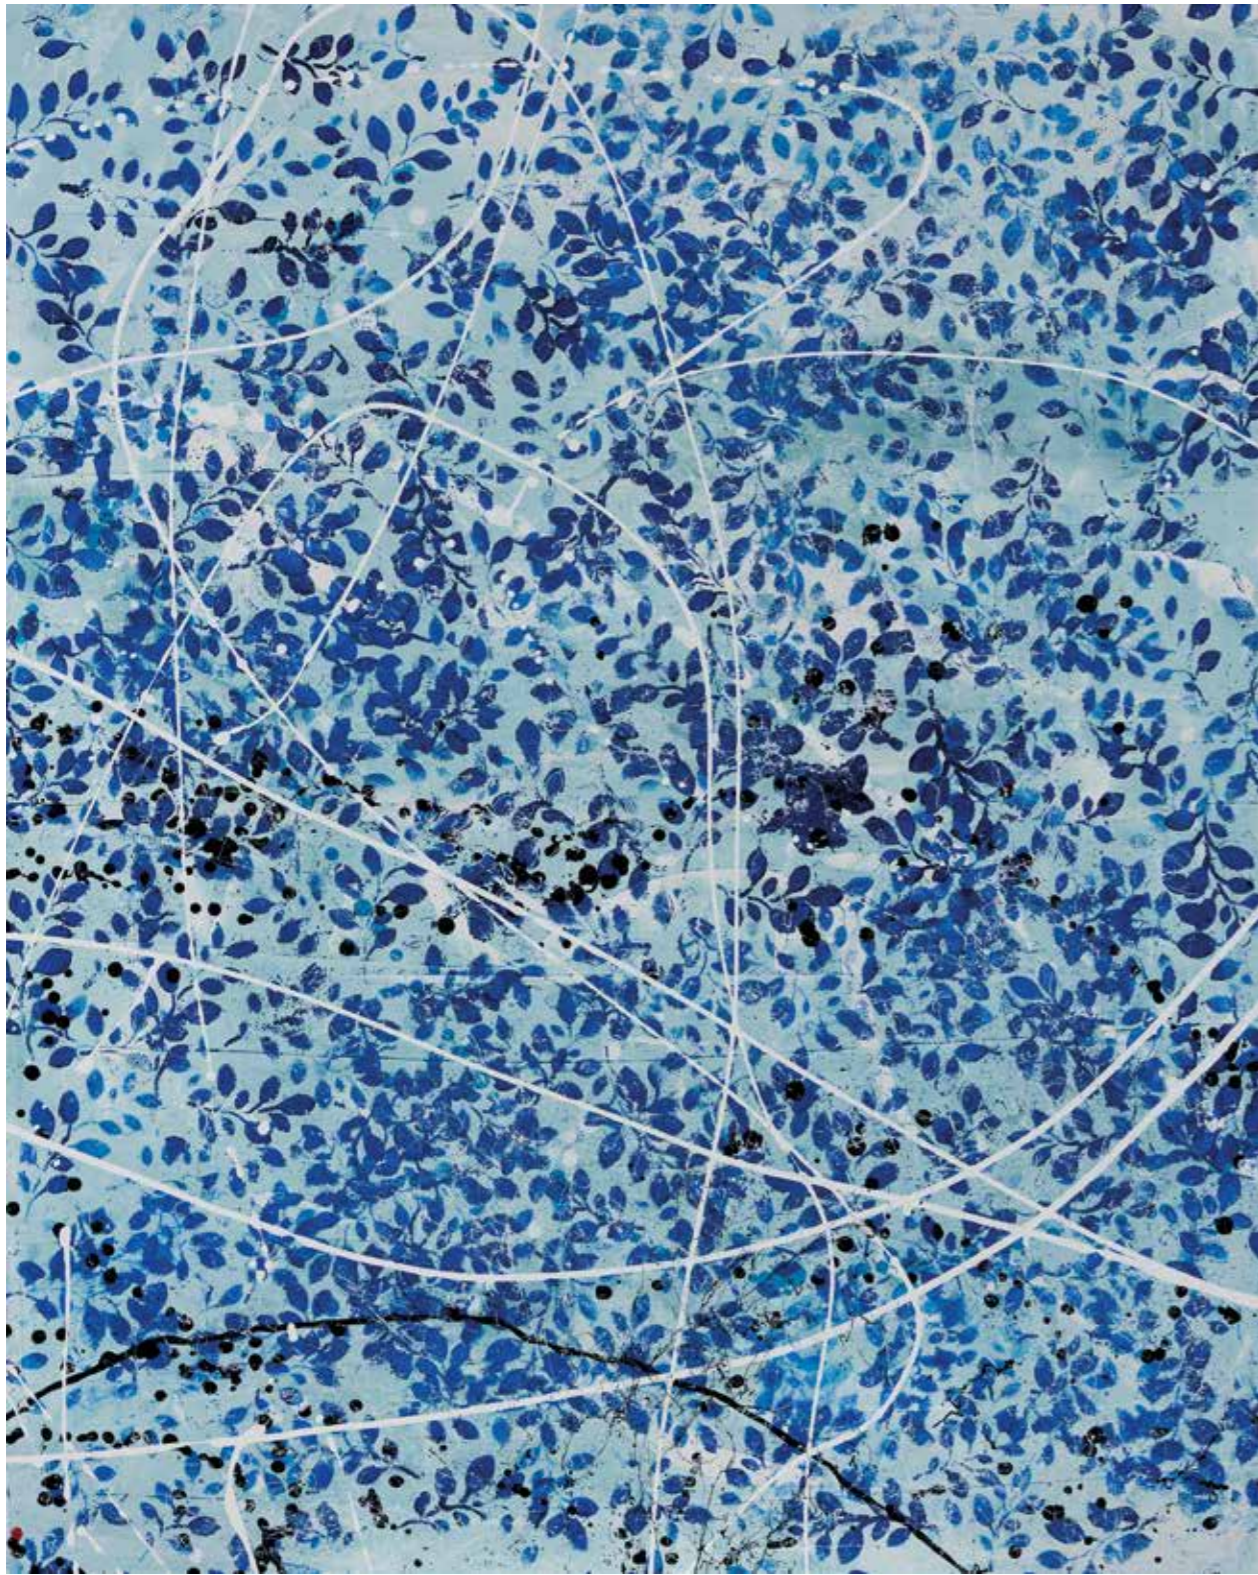

The background is a dense, abstract composition of red and black splatters, streaks, and dots. The red is the dominant color, appearing in various shades from deep maroon to bright, almost white highlights. Black splatters and lines are scattered throughout, creating a complex, layered texture. The overall effect is one of dynamic, gestural energy.

D23-041, 100X80 CM, ACRYL AUF LEINWAND, 2016-2023

D23-104, 40X80 CM, ACRYL AUF LEINWAND, 2023

D23-001, 50X100 CM, ACRYL AUF LEINWAND, 2023

D23-079, 150X80 CM, ACRYL AUF LEINWAND, 2023

D23-042, 100X80 CM, ACRYL AUF LEINWAND, 2023