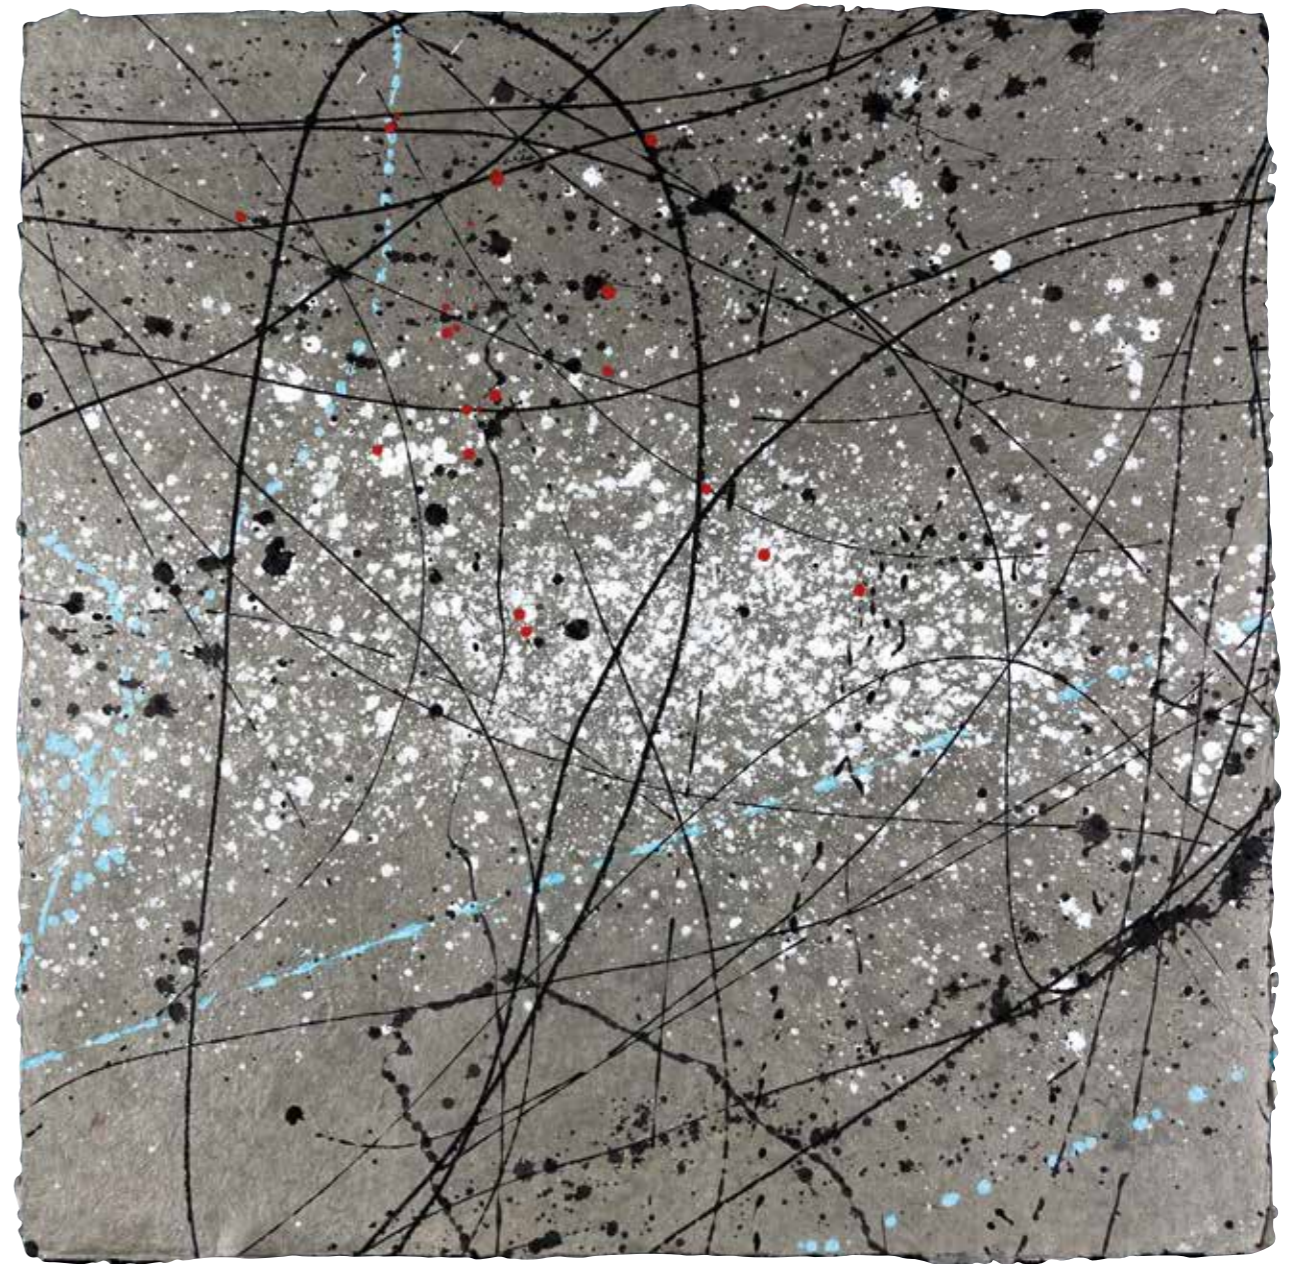

D23-134, 98X98 CM, ACRYL AUF LOKTA PAPIER, 2023