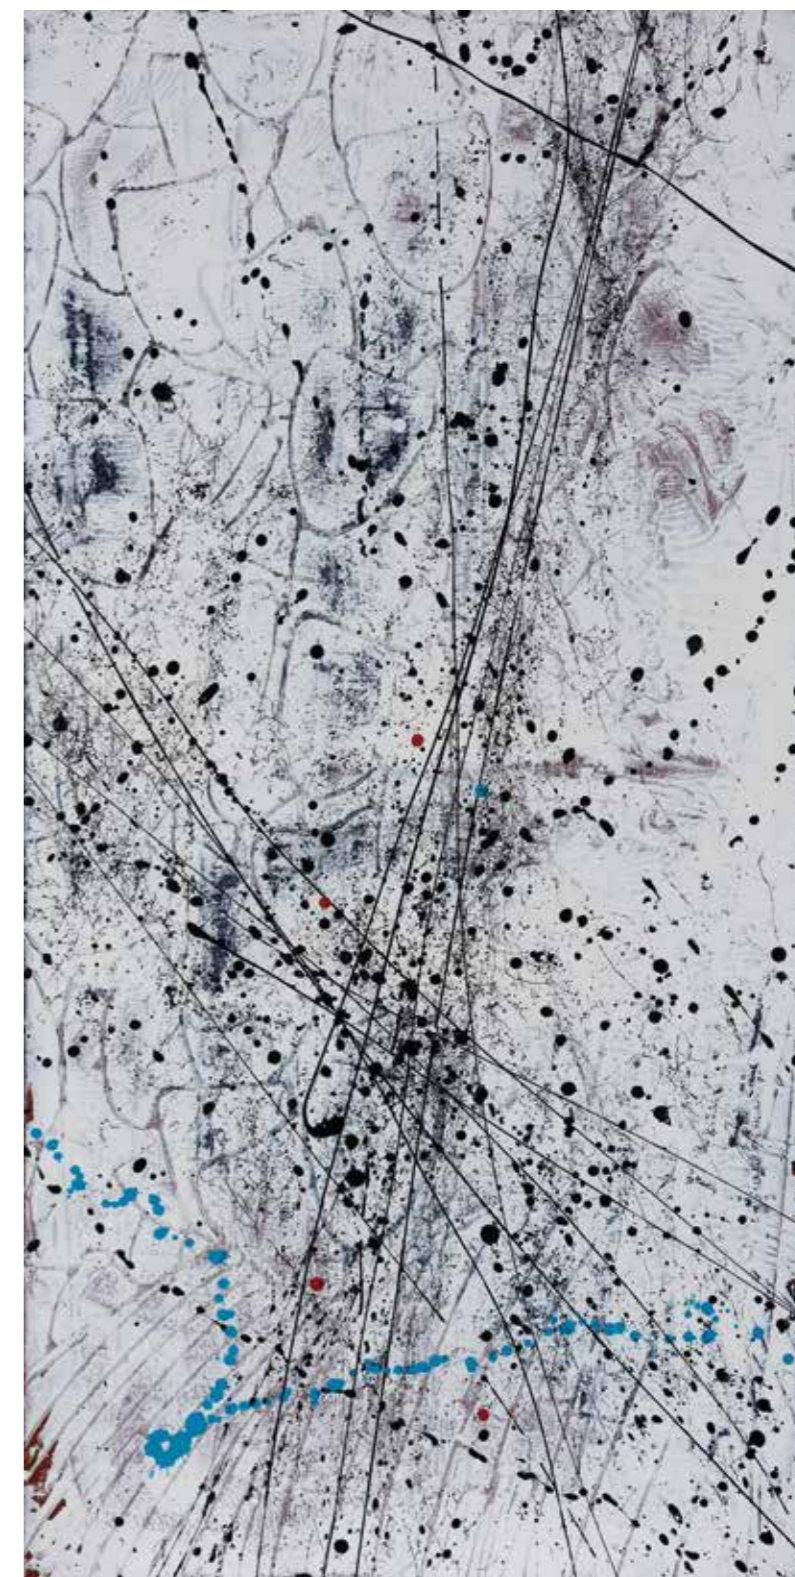

The background is a dense, abstract composition of red and black splatters, streaks, and dots. The red is the dominant color, appearing in various shades from deep maroon to bright, almost white highlights. Black splatters and lines are scattered throughout, creating a complex, layered texture. The overall effect is one of dynamic, gestural energy.

D23-102, 50X50 CM, ACRYL AUF LEINWAND, 2023

D23-003, 50X50 CM, ACRYL AUF LEINWAND, 2023

D23-055, 100X80 CM, ACRYL AUF LEINWAND, 2023

D23-031, 100X80 CM, ACRYL AUF LEINWAND, 2023

D23-057, 100X50 CM, ACRYL AUF LEINWAND, 2023

D23-037, 80X100 CM, ACRYL AUF LEINWAND, 2023

D23-115, 60X40 CM, ACRYL AUF LEINWAND, 2023

D23-045, 100X60 CM, ACRYL AUF LEINWAND, 2023

D23-118, 60X120 CM, ACRYL AUF LEINWAND, 2023

D23-051, 120X60 CM, ACRYL AUF LEINWAND, 2023

D23-041, 100X80 CM, ACRYL AUF LEINWAND, 2016-2023

D23-104, 40X80 CM, ACRYL AUF LEINWAND, 2023

D23-001, 50X100 CM, ACRYL AUF LEINWAND, 2023

D23-079, 150X80 CM, ACRYL AUF LEINWAND, 2023

D23-042, 100X80 CM, ACRYL AUF LEINWAND, 2023