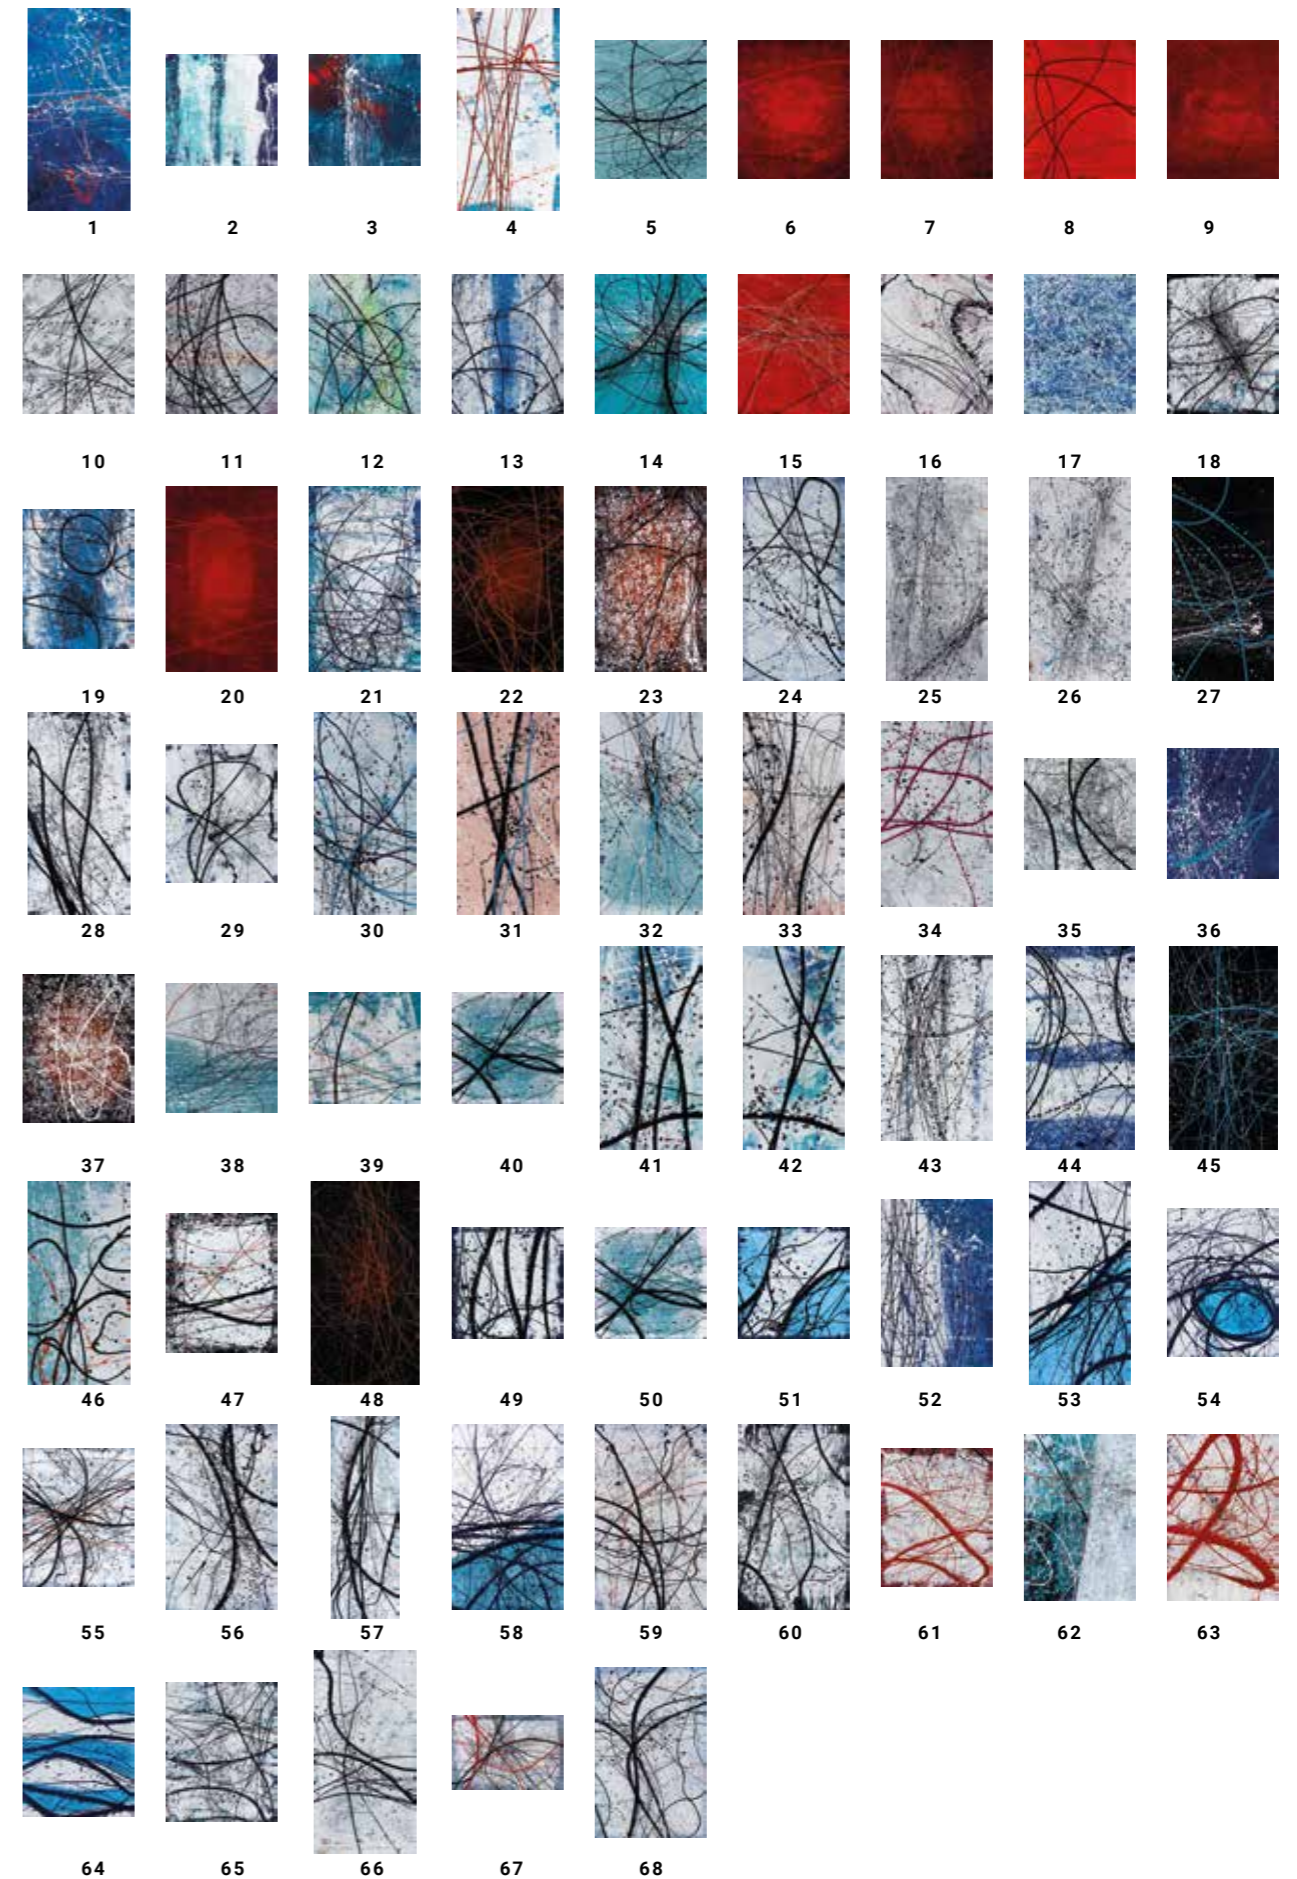

The background is a dense, abstract composition of red and black splatters, streaks, and dots. The red is the dominant color, appearing in various shades from deep maroon to bright, almost white highlights. Black splatters and lines are scattered throughout, creating a complex, layered texture. The overall effect is one of dynamic, gestural energy.

D23-122, D 92 CM, ACRYL AUF HOLZSCHEIBE, 2023

D23-123, D 50 CM, ACRYL AUF HOLZSCHEIBE, 2023

D23-120, D 67 CM, ACRYL AUF HOLZSCHEIBE, 2023

Werkverzeichnis Drone-Art 2023

Impressum

ISBN 978-3-904068-96-3

© 2023 EDITION TANDEM, Salzburg | Wien
© 2023 Paul Raas