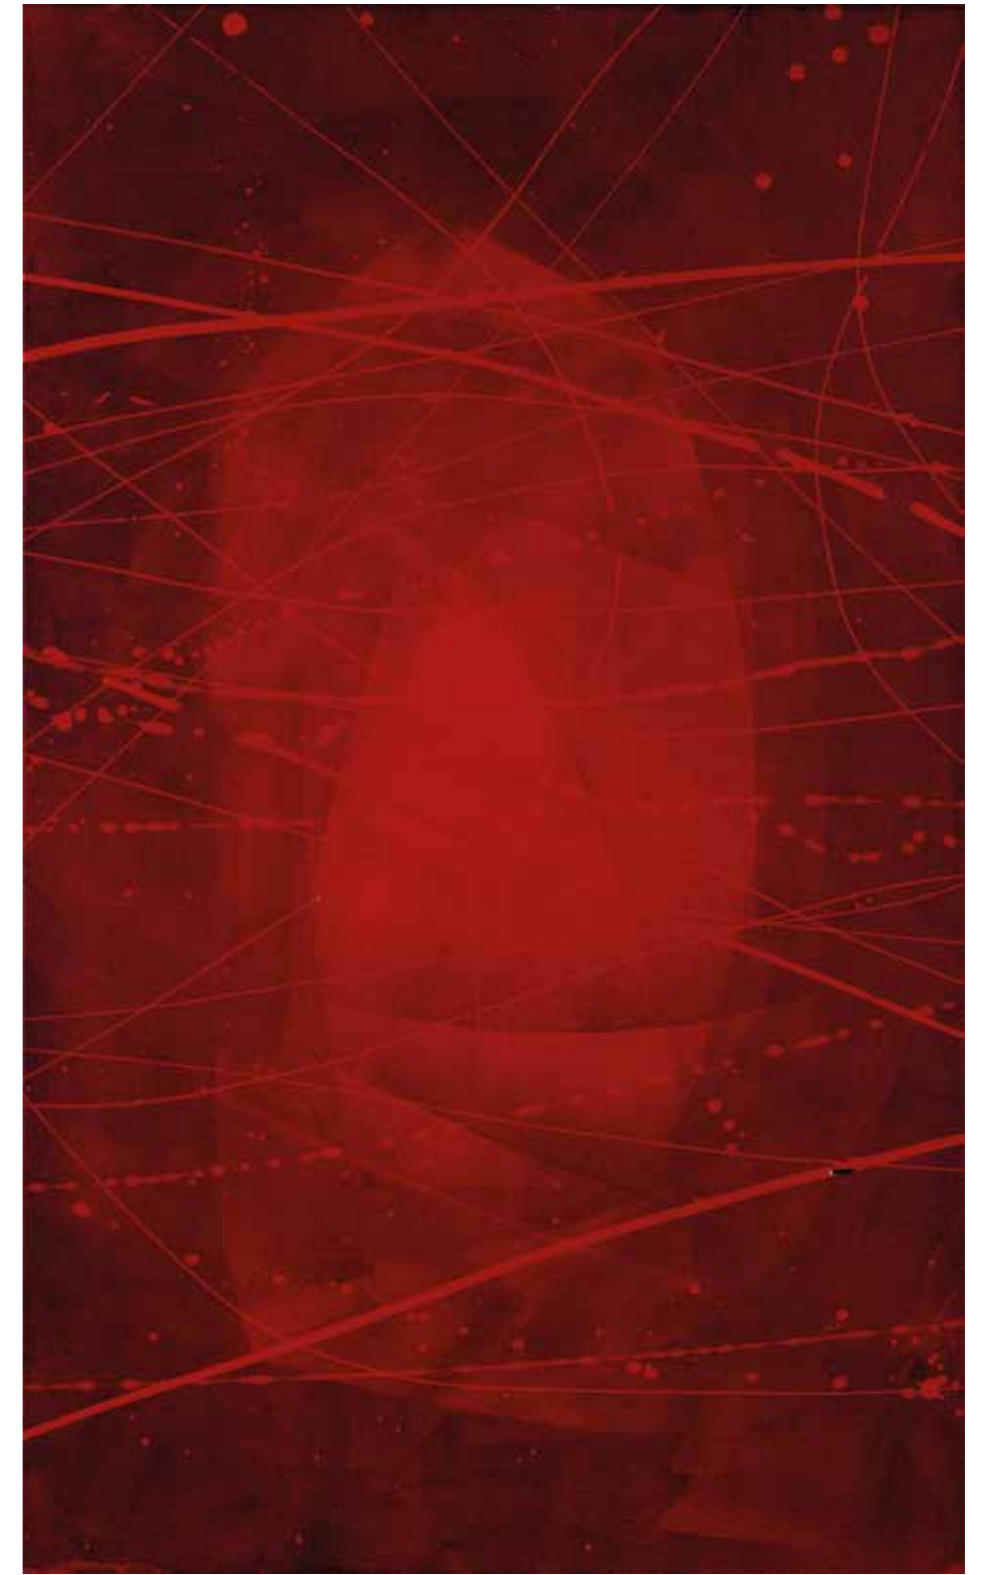

D23-037, 80X100 CM, ACRYL AUF LEINWAND, 2023